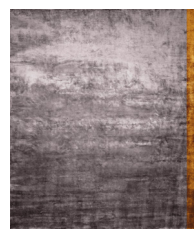

TAPIS ROUGE

Color Block Collection

Rug Color Block Black

Rug ID	TRL1595
Material	bamboo silk 100%
Pile Height	5mm
Technique	hand-loom

Size Options

250x300cm

270x360cm

300x400cm

25x25cm

Color Block Collection

The Color Block collection is a minimalist collection that serves as the foundation for the aesthetic vision of the Tapis Rouge brand. Calm and gentle tones quickly bring impact to your room for people who appreciate minimalism in any form. The smooth color scheme creates a crisp, sophisticated and refined look.

The Color-Block collection rugs are made from the finest quality material, 100% bamboo silk, with sandy tones of silk and a vast spectrum of nuances. Due to the varying heights of the weave row of the rug, certain types of monochromatic rugs have a welt effect.

Color Options

TRL1590
Color Block
Beige

TRL1591
Color Block
Silver

TRL1592
Color Block
Lavanda

TRL1593
Color Block
Gold

TRL1594
Color Block
Purple

TRL1596
Color Block
Deep Blue

TRL1595
Color Block
Black