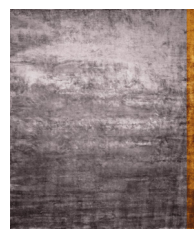

# Rug Color Block Deep Blue

|             |                  |
|-------------|------------------|
| Rug ID      | TRL1596          |
| Material    | bamboo silk 100% |
| Pile Height | 5mm              |
| Technique   | hand-loom        |

## Color Block Collection

The Color Block collection is a minimalist collection that serves as the foundation for the aesthetic vision of the Tapis Rouge brand. Calm and gentle tones quickly bring impact to your room for people who appreciate minimalism in any form. The smooth color scheme creates a crisp, sophisticated and refined look.

The Color-Block collection rugs are made from the finest quality material, 100% bamboo silk, with sandy tones of silk and a vast spectrum of nuances. Due to the varying heights of the weave row of the rug, certain types of monochromatic rugs have a welt effect.

## Color Options

TRL1590  
Color Block  
Beige

TRL1591  
Color Block  
Silver

TRL1592  
Color Block  
Lavanda

TRL1593  
Color Block  
Gold

TRL1594  
Color Block  
Purple

TRL1596  
Color Block  
Deep Blue

TRL1595  
Color Block  
Black