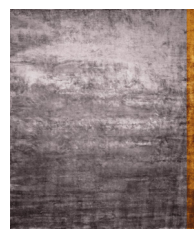

TAPIS ROUGE

Color Block Collection

Rug Color Block Gold

Rug ID	TRL1593
Material	bamboo silk 100%
Pile Height	5mm
Technique	hand-loom

Size Options

250x300cm

270x360cm

300x400cm

25x25cm

Color Block Collection

The Color Block collection is a minimalist collection that serves as the foundation for the aesthetic vision of the Tapis Rouge brand. Calm and gentle tones quickly bring impact to your room for people who appreciate minimalism in any form. The smooth color scheme creates a crisp, sophisticated and refined look.

The Color-Block collection rugs are made from the finest quality material, 100% bamboo silk, with sandy tones of silk and a vast spectrum of nuances. Due to the varying heights of the weave row of the rug, certain types of monochromatic rugs have a welt effect.

Color Options

TRL1590
Color Block
Beige

TRL1591
Color Block
Silver

TRL1592
Color Block
Lavanda

TRL1593
Color Block
Gold

TRL1594
Color Block
Purple

TRL1596
Color Block
Deep Blue

TRL1595
Color Block
Black