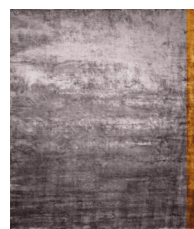

Color Block Collection

Rug Color Block Lavanda

Rug ID	TRL1592
Material	bamboo silk 100%
Pile Height	5mm
Technique	hand-loom

Size Options

250x300cm

270x360cm

300x400cm

25x25cm

Color Block Collection

The Color Block collection is a minimalist collection that serves as the foundation for the aesthetic vision of the Tapis Rouge brand. Calm and gentle tones quickly bring impact to your room for people who appreciate minimalism in any form. The smooth color scheme creates a crisp, sophisticated and refined look.

The Color-Block collection rugs are made from the finest quality material, 100% bamboo silk, with sandy tones of silk and a vast spectrum of nuances. Due to the varying heights of the weave row of the rug, certain types of monochromatic rugs have a welt effect.

Color Options

TRL1590
Color Block
Beige

TRL1591
Color Block
Silver

TRL1592
Color Block
Lavanda

TRL1593
Color Block
Gold

TRL1594
Color Block
Purple

TRL1596
Color Block
Deep Blue

TRL1595
Color Block
Black