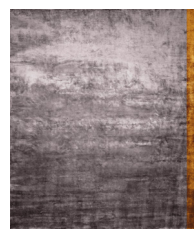

Color Block Collection

Rug Color Block Purple

Rug ID	TRL1594
Material	bamboo silk 100%
Pile Height	5mm
Technique	hand-loom

Size Options

250x300cm

270x360cm

300x400cm

25x25cm

Color Block Collection

The Color Block collection is a minimalist collection that serves as the foundation for the aesthetic vision of the Tapis Rouge brand. Calm and gentle tones quickly bring impact to your room for people who appreciate minimalism in any form. The smooth color scheme creates a crisp, sophisticated and refined look.

The Color-Block collection rugs are made from the finest quality material, 100% bamboo silk, with sandy tones of silk and a vast spectrum of nuances. Due to the varying heights of the weave row of the rug, certain types of monochromatic rugs have a welt effect.

Color Options

TRL1590
Color Block
Beige

TRL1591
Color Block
Silver

TRL1592
Color Block
Lavanda

TRL1593
Color Block
Gold

TRL1594
Color Block
Purple

TRL1596
Color Block
Deep Blue

TRL1595
Color Block
Black