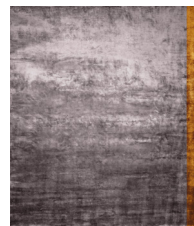

TAPIS ROUGE

Color Block Collection

Rug Color Block Silver

Rug ID	TRL1591
Material	bamboo silk 100%
Pile Height	5mm
Technique	hand-loom

Size Options

250x300cm

270x360cm

300x400cm

25x25cm

Color Block Collection

The Color Block collection is a minimalist collection that serves as the foundation for the aesthetic vision of the Tapis Rouge brand. Calm and gentle tones quickly bring impact to your room for people who appreciate minimalism in any form. The smooth color scheme creates a crisp, sophisticated and refined look.

The Color-Block collection rugs are made from the finest quality material, 100% bamboo silk, with sandy tones of silk and a vast spectrum of nuances. Due to the varying heights of the weave row of the rug, certain types of monochromatic rugs have a welt effect.

Color Options

TRL1590
Color Block
Beige

TRL1591
Color Block
Silver

TRL1592
Color Block
Lavanda

TRL1593
Color Block
Gold

TRL1594
Color Block
Purple

TRL1596
Color Block
Deep Blue

TRL1595
Color Block
Black