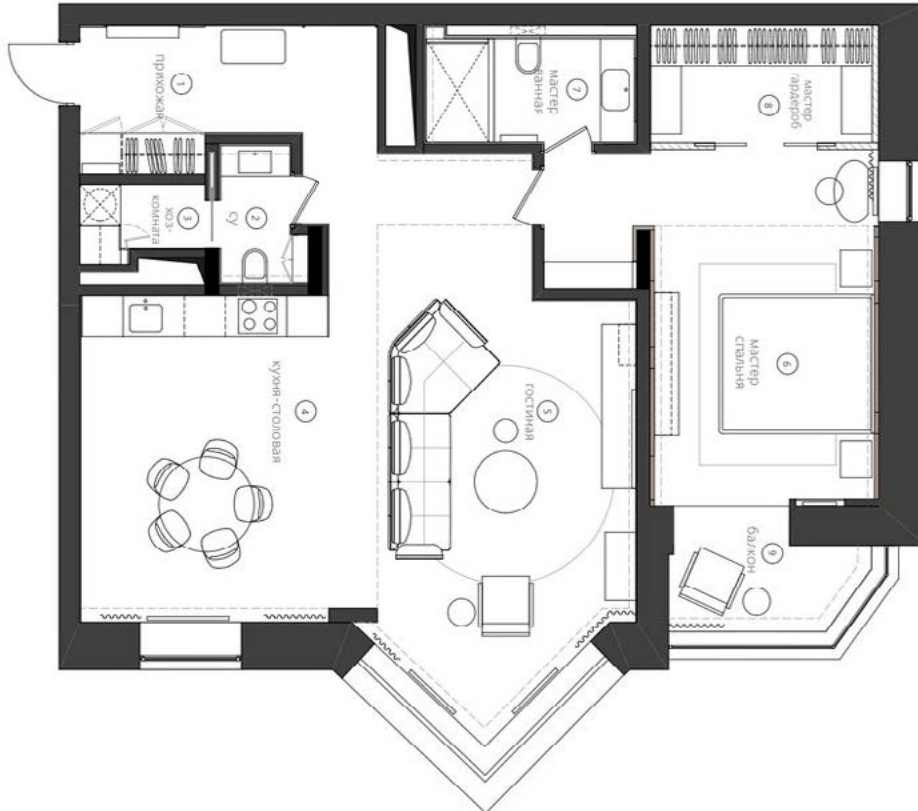

Table lamp, &Tradition, GK Concept. Book holder, Reflections Copenhagen, The Dar Store.

PHOTO BY SERGEY KRASIUK

Vase by Marina Akilova, Lili&Vava Gallery. Pedestal, GK Concept.

PHOTO BY SERGEY KRASIUK

The original layout consisted of three bedrooms and a small kitchen-living room. The architects Irina and Ilya Sukovatov merged several rooms, which allowed to increase the common area, organize a guest bathroom and a utility room, and add storage space, which had previously been lacking. The master bedroom now has two windows and is adjoined by a walk-in closet and its own bathroom.

Dining area. Table, Cattelan Italia. Chairs, Potocco. Chandelier, Poltrona Frau. Vase by Marina Akilova, Lili&Vava Gallery. Pedestal, GK Concept. On the table, sculpture "Bummer" by Maro Mikoyan, Bizar gallery.

Kitchen, Leicht. On the table, sculpture “Bummer” by Maro Mikoyan, Bizar Gallery. Vase, Ceramicatelier, The Dar Store.

PHOTO BY SERGEY KRASIUK

The centerpiece of the apartment was the sofa from Poltrona Frau, which immediately won the hearts of the architects. Despite its impressive size, it doesn't look massive, thanks to the thin legs and the 45-degree rotation of the corner section. Due to such shape we were able to arrange a large sofa in the living room, providing wide aisles around it. In addition, this model successfully echoes the shape of the bay window.

PHOTO BY SERGEY KRASIUK

Entrance Hall. Potocco benches.

The wall panels, console and mirror are custom made. Vase, Pols Potten, The Dar Store.

PHOTO BY SERGEY KRASIUK

PHOTO BY SERGEY KRASIUK

Project by IS Architects