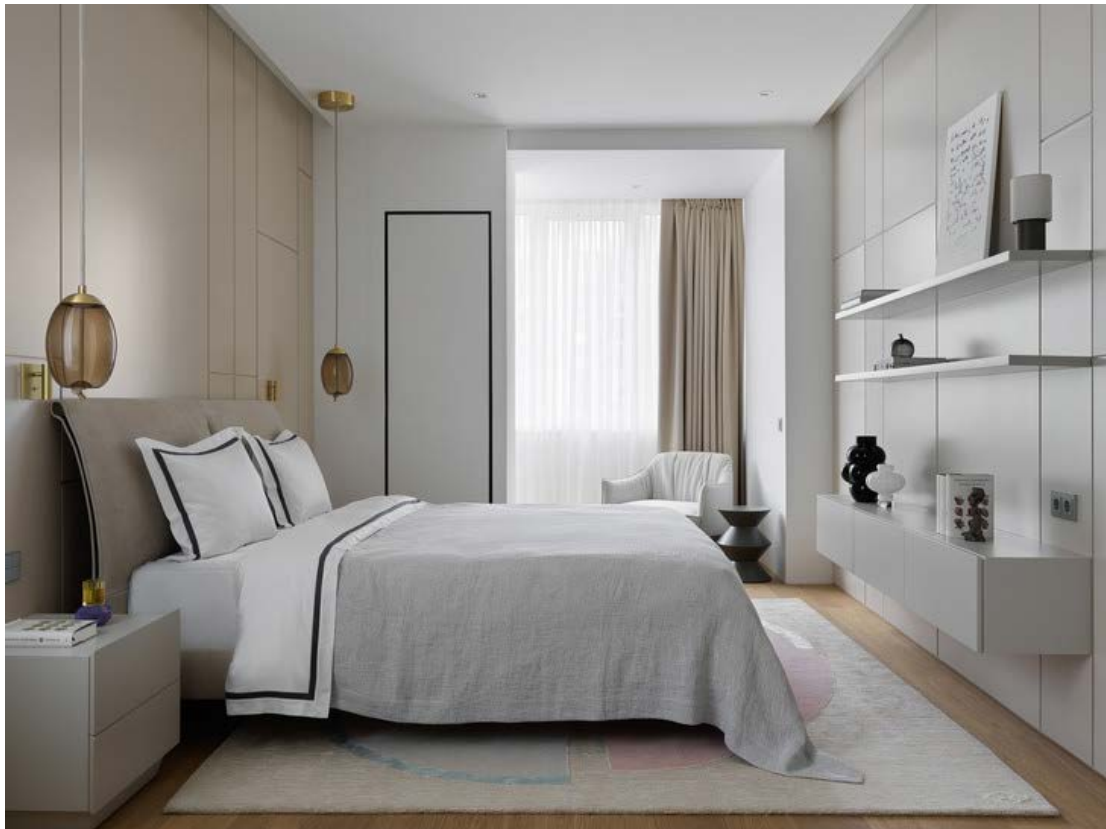

The centerpiece of the apartment was the sofa from Poltrona Frau, which immediately won the hearts of the architects. Despite its impressive size, it doesn't look massive, thanks to the thin legs and the 45-degree rotation of the corner section. Due to such shape we were able to arrange a large sofa in the living room, providing wide aisles around it. In addition, this model successfully echoes the shape of the bay window.

Bedroom. Bed, Twils. Armchair, Potocco. Table, Minotti. Carpet, Atelier Tapis Rouge. Bedclothes, bedspread, AtelierTati. On the bedside table, bottle, Reflections Copenhagen, The Dar Store. On the shelf, vases, Louis Roe, The Dar Store, sculpture of Pegasus, Retronord. Table lamp, &Tradition, GK Concept. Painting by Lidia Joudreau, Bizar Gallery.

PHOTO BY SERGEY KRASIUK